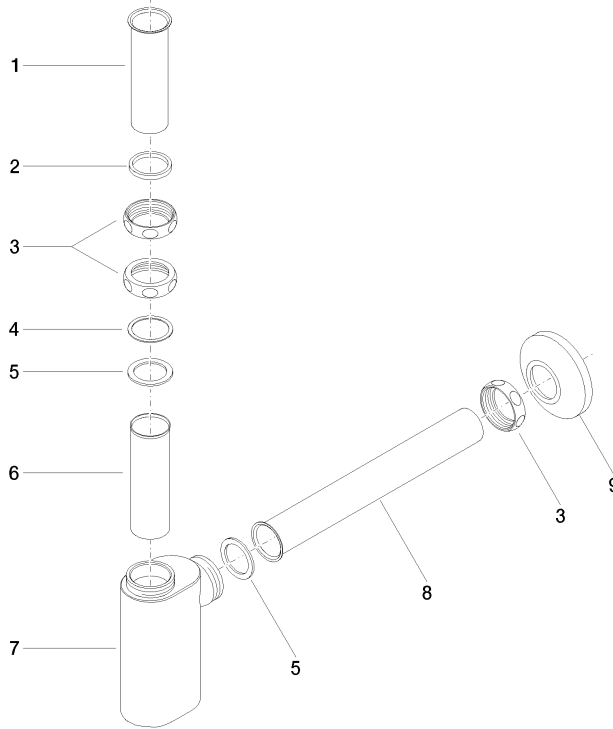

10 040 970

• rosette Ø 80 mm

| | | |
|---|-------------------------------|---------------|
|  | Platinum | 10 040 970-08 |
|  | Chrome | 10 040 970-00 |
|  | Brushed Platinum | 10 040 970-06 |
|  | Durabress (23kt Gold) | 10 040 970-09 |
|  | Dark Chrome | 10 040 970-19 |
|  | Brushed Durabress (23kt Gold) | 10 040 970-28 |
|  | Brushed Champagne (22kt Gold) | 10 040 970-46 |
|  | Champagne (22kt Gold) | 10 040 970-47 |
|  | Brushed Dark Platinum | 10 040 970-99 |

10 040 970

mm [inches]

10 040 970

Parts for other finishes can be found here: [Chrome](#)

Spare parts list

| No. | Item Number | Name | Quantity used | Delivery time |
|-----|--------------------|--------------------------------------|---------------|---------------|
| 1 | 09 28 23 005-08 | Pipe Ø 32 x 0,75 x 110 mm - Platinum | 1 | 40 |
| 2 | 09 14 05 017 90 | seal | 1 | 2 |
| 3 | 09 23 30 015-08 | nut | 3 | 40 |
| 4 | 09 28 10 003 90 | ring | 1 | 2 |
| 5 | 09 14 05 016 90 | Washer NBR 70 39,0 x 29,0 x 2,0 mm - | 2 | 2 |
| 6 | 09 28 23 006 90 | pipe | 1 | 2 |
| 7 | 09 19 22 080-08 | casing | 1 | 40 |
| 8 | 09 28 23 002-08 | pipe | 1 | 40 |
| 9 | 90 27 01 015 00-08 | rosette | 1 | - |